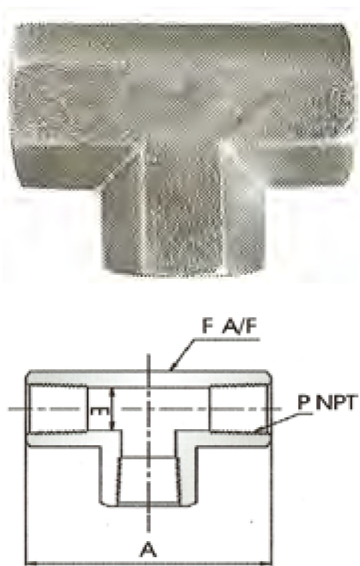

Street Elbow

Part No	Pipe Size	Dimensions		
	P-PT, NPT	A	E	F
SSE-01	1/16	21.8	3.1	7/16
SSE-02	1/8	26.4	4.8	5/8
SSE-04	1/4	29.7	7.1	13/16
SSE-06	3/8	36.1	9.6	15/16
SSE-08	1/2	39.6	11.9	1 1/8
SSE-12	3/4	48.8	15.8	1 3/8
SSE-16	1	48.5	22.4	1 11/16

Reducing Street Elbow

Part No	Pipe Size		Dimensions		
	P-PT, NPT	P1-PT, NPT	A	E	F
SRSE-04-02	1/4	1/8	29.7	4.8	11/16
SRSE-06-04	3/8	1/4	34.5	7.1	13/16
SRSE-08-04	1/2	1/4	37.0	7.1	1
SRSE-08-06	1/2	3/8	37.0	9.6	1
SRSE-12-08	3/4	1/2	39.6	11.9	1 1/4
SRSE-16-08	1	1/2	48.8	11.9	1 3/8

Female Tee

Part No	Pipe Size	Dimensions		
	P-PT, NPT	A	E	F
SFT-02	1/8	26.4	8.6	5/8
SFT-04	1/4	29.7	11.4	13/16
SFT-06	3/8	36.1	15.0	15/16
SFT-08	1/2	39.6	18.5	1 1/8
SFT-12	3/4	48.8	23.9	1 3/8
SFT-16	1	48.5	29.7	1 11/16