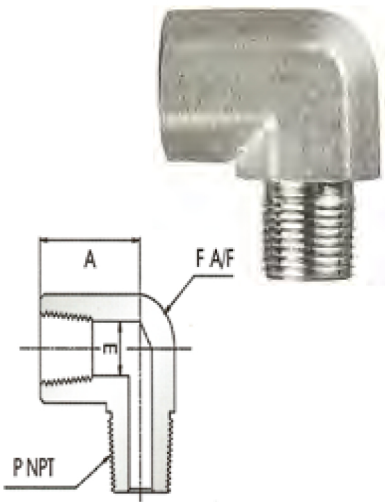

Street Elbow

Part No	Pipe Size	Dimensions		
	P-PT, NPT	A	E	F
SSE-01	1/16	21.8	3.1	7/16
SSE-02	1/8	26.4	4.8	5/8
SSE-04	1/4	29.7	7.1	13/16
SSE-06	3/8	36.1	9.6	15/16
SSE-08	1/2	39.6	11.9	1 1/8
SSE-12	3/4	48.8	15.8	1 3/8
SSE-16	1	48.5	22.4	1 11/16

Reducing Street Elbow

Part No	Pipe Size		Dimensions		
	P-PT, NPT	P1-PT, NPT	A	E	F
SRSE-04-02	1/4	1/8	29.7	4.8	11/16
SRSE-06-04	3/8	1/4	34.5	7.1	13/16
SRSE-08-04	1/2	1/4	37.0	7.1	1
SRSE-08-06	1/2	3/8	37.0	9.6	1
SRSE-12-08	3/4	1/2	39.6	11.9	1 1/4
SRSE-16-08	1	1/2	48.8	11.9	1 3/8

Female Tee

Part No	Pipe Size	Dimensions		
	P-PT, NPT	A	E	F
SFT-02	1/8	26.4	8.6	5/8
SFT-04	1/4	29.7	11.4	13/16
SFT-06	3/8	36.1	15.0	15/16
SFT-08	1/2	39.6	18.5	1 1/8
SFT-12	3/4	48.8	23.9	1 3/8
SFT-16	1	48.5	29.7	1 11/16