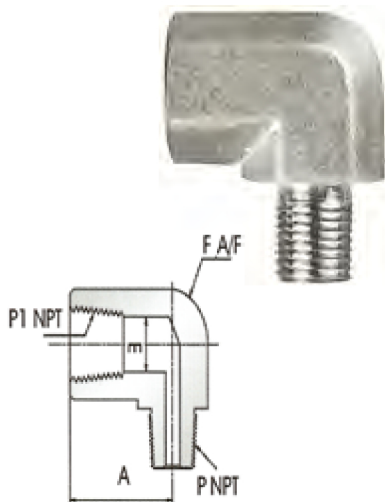

Street Elbow

Part No	Pipe Size	Dimensions		
	P-PT, NPT	A	E	F
SSE-01	1/16	21.8	3.1	7/16
SSE-02	1/8	26.4	4.8	5/8
SSE-04	1/4	29.7	7.1	13/16
SSE-06	3/8	36.1	9.6	15/16
SSE-08	1/2	39.6	11.9	1 1/8
SSE-12	3/4	48.8	15.8	1 3/8
SSE-16	1	48.5	22.4	1 11/16

Reducing Street Elbow

Part No	Pipe Size		Dimensions		
	P-PT, NPT	P1-PT, NPT	A	E	F
SRSE-04-02	1/4	1/8	29.7	4.8	11/16
SRSE-06-04	3/8	1/4	34.5	7.1	13/16
SRSE-08-04	1/2	1/4	37.0	7.1	1
SRSE-08-06	1/2	3/8	37.0	9.6	1
SRSE-12-08	3/4	1/2	39.6	11.9	1 1/4
SRSE-16-08	1	1/2	48.8	11.9	1 3/8

Female Tee

Part No	Pipe Size	Dimensions		
	P-PT, NPT	A	E	F
SFT-02	1/8	26.4	8.6	5/8
SFT-04	1/4	29.7	11.4	13/16
SFT-06	3/8	36.1	15.0	15/16
SFT-08	1/2	39.6	18.5	1 1/8
SFT-12	3/4	48.8	23.9	1 3/8
SFT-16	1	48.5	29.7	1 11/16