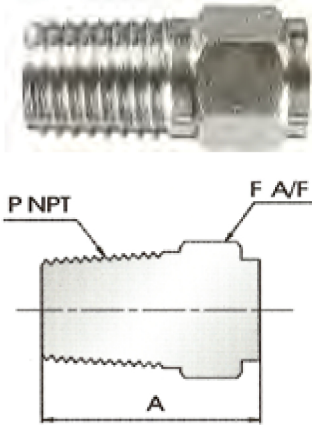

## Pipe Plug

Part No	Pipe Size P-PT, NPT	Dimensions	
		A	F
SPP-01	1/16	19.0	5/16
SPP-02	1/8	19.0	7/16
SPP-04	1/4	24.4	9/16
SPP-06	3/8	25.2	11/16
SPP-08	1/2	30.7	7/8
SPP-12	3/4	30.7	1 1/16
SPP-16	1	38.1	1 3/8

## Female Elbow

Part No	Pipe Size P-PT, NPT	Dimensions		
		A	E	F
SFE-02	1/8	26.4	8.6	5/8
SFE-04	1/4	29.7	11.4	13/16
SFE-06	3/8	36.1	15.0	15/16
SFE-08	1/2	39.6	18.5	1 1/8
SFE-12	3/4	48.8	23.9	1 3/8
SFE-16	1	48.5	29.7	1 11/16

## Male Elbow

Part No	Pipe Size P-PT, NPT	Dimensions		
		A	E	F
SME-02	1/8	22.4	4.8	7/16
SME-04	1/4	26.7	7.1	1/2
SME-06	3/8	29.7	9.6	13/16
SME-08	1/2	36.8	11.9	15/16