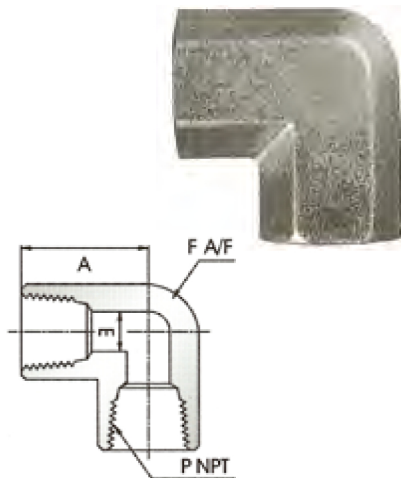

## Pipe Plug

Part No	Pipe Size P-PT, NPT	Dimensions	
		A	F
SPP-01	1/16	19.0	5/16
SPP-02	1/8	19.0	7/16
SPP-04	1/4	24.4	9/16
SPP-06	3/8	25.2	11/16
SPP-08	1/2	30.7	7/8
SPP-12	3/4	30.7	1 1/16
SPP-16	1	38.1	1 3/8

## Female Elbow

Part No	Pipe Size P-PT, NPT	Dimensions		
		A	E	F
SFE-02	1/8	26.4	8.6	5/8
SFE-04	1/4	29.7	11.4	13/16
SFE-06	3/8	36.1	15.0	15/16
SFE-08	1/2	39.6	18.5	1 1/8
SFE-12	3/4	48.8	23.9	1 3/8
SFE-16	1	48.5	29.7	1 11/16

## Male Elbow

Part No	Pipe Size P-PT, NPT	Dimensions		
		A	E	F
SME-02	1/8	22.4	4.8	7/16
SME-04	1/4	26.7	7.1	1/2
SME-06	3/8	29.7	9.6	13/16
SME-08	1/2	36.8	11.9	15/16