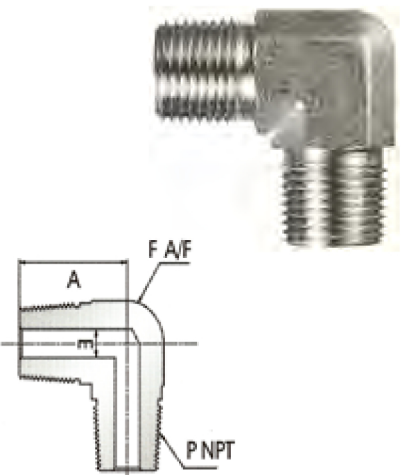

## Pipe Plug

Part No	Pipe Size P-PT, NPT	Dimensions	
		A	F
SPP-01	1/16	19.0	5/16
SPP-02	1/8	19.0	7/16
SPP-04	1/4	24.4	9/16
SPP-06	3/8	25.2	11/16
SPP-08	1/2	30.7	7/8
SPP-12	3/4	30.7	1 1/16
SPP-16	1	38.1	1 3/8

## Female Elbow

Part No	Pipe Size P-PT, NPT	Dimensions		
		A	E	F
SFE-02	1/8	26.4	8.6	5/8
SFE-04	1/4	29.7	11.4	13/16
SFE-06	3/8	36.1	15.0	15/16
SFE-08	1/2	39.6	18.5	1 1/8
SFE-12	3/4	48.8	23.9	1 3/8
SFE-16	1	48.5	29.7	1 11/16

## Male Elbow

Part No	Pipe Size P-PT, NPT	Dimensions		
		A	E	F
SME-02	1/8	22.4	4.8	7/16
SME-04	1/4	26.7	7.1	1/2
SME-06	3/8	29.7	9.6	13/16
SME-08	1/2	36.8	11.9	15/16